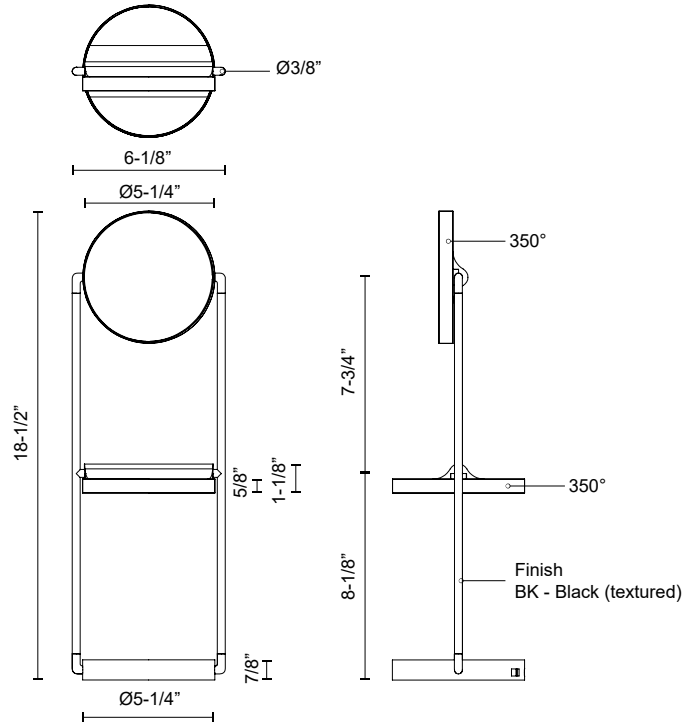

NOVEL TL72218

LAMPS

PROJECT

DESCRIPTION

Pure geometry of the disks of illumination balancing on clean, thin lined structure is poetry in motion. Each disk of illumination can turn and twist to fit the needs and style of your space. The Novel Collection fits a large range of style and function with minimal elements. Available with both cordless charger and USB charging port.

SPECIFICATION DETAILS

Fixture Dimensions	L6-1/8" x W5-1/4" x H18-1/2"
Light Source	LED with DC Driver
Wattage	27W
Total Lumens	1270lm
Delivered Lumens	BK-1000lm
Voltage	120V
Color Temperature	3000K
CRI (Ra)	90CRI
Optional Color Temps	2700K - 5000K Available, Minimum Order Quantities Apply
LED Rated Life	50,000 hours
Dimming	100% - 10%, Touch dimmer
Diffuser Details	Acrylic Light Guide
Location	Dry
Base Dimensions	D5-1/4" x H7/8"
Paint Finish	BK02
Finish Option(s)	Black

* For custom options, consult factory for details.

* For warranty information, please visit www.kuzcolighting.com/warranty

KUZCO

CANADA: 19054 28TH AVENUE - SURREY, BC V3Z 6M3

USA: 3035 E. LONE MOUNTAIN ROAD - LAS VEGAS, NV 89081

WWW.KUZCOLIGHTING.COM

© 2021 KUZCO LIGHTING. ALL RIGHTS RESERVED.

COMMENT